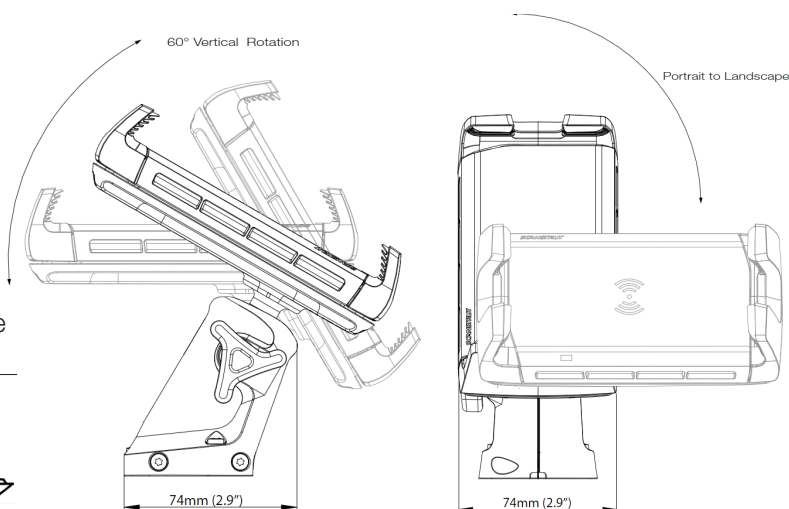

Application

For the most direct access to Scanstrut technical support and your local sales representative visit