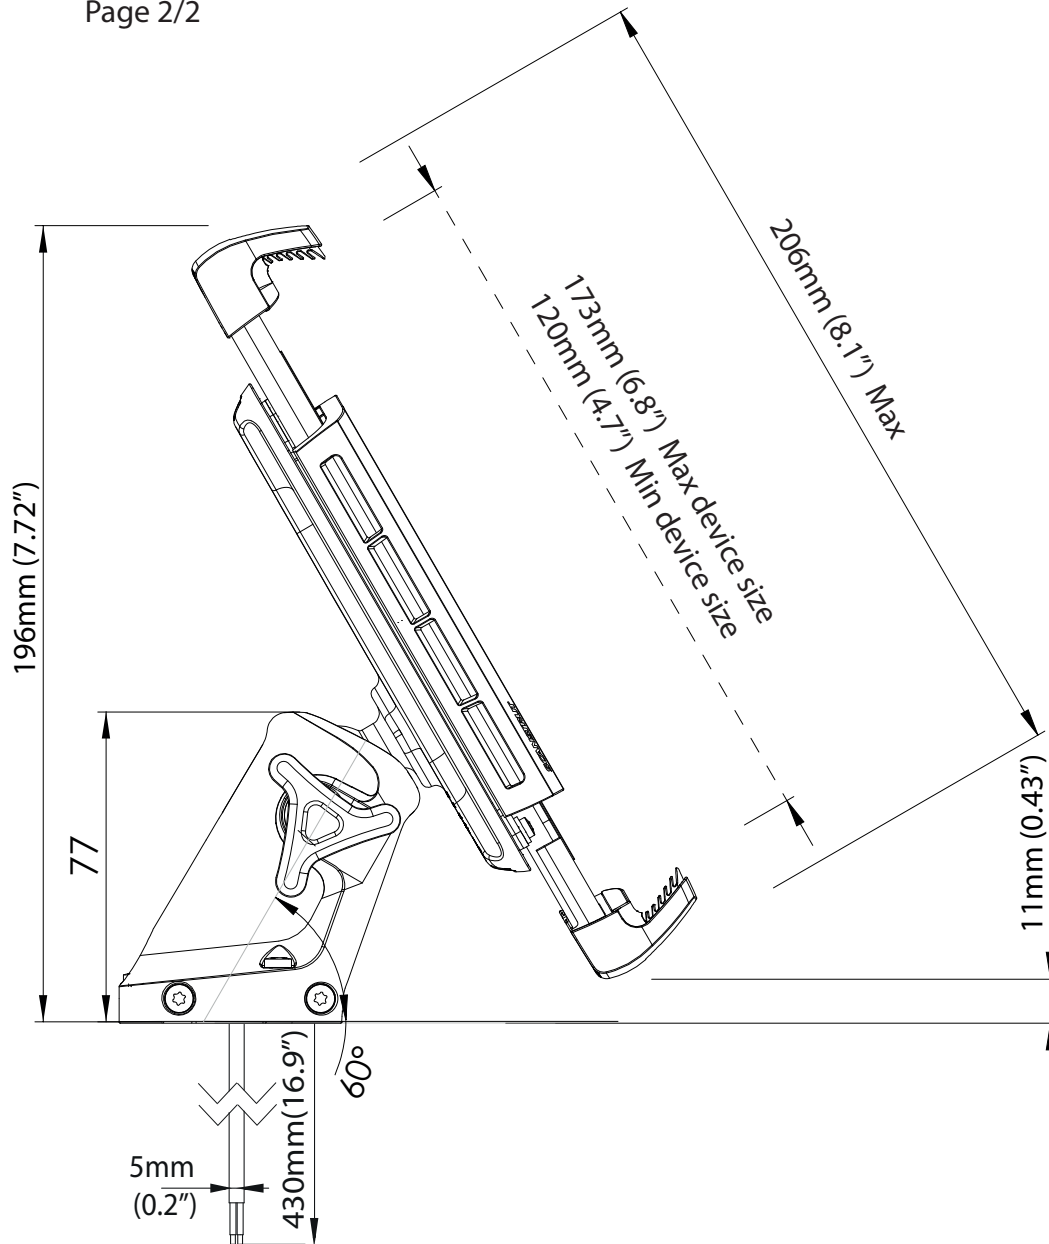

Input Voltage Range	10-30V DC (12/24V system)
Input Current Max	1.5A
Power Output	5W ( 5V, 1A)
Rating	IPX6 waterproof
Dims	29mm / 1.14" (H) 94mm / 3.7" (L)
Management system	Foreign object detection Thermal management
Metals	Anodized aluminium chassis
Protection	UV resistant
Cable	Tinned Copper 400mm (15.7") (L)
Approvals	<b>CE</b> <b>Φ</b> <b>FC</b> <b>RoHS</b> <b>UN ECE R10</b>

Product Highlights

1. 12/24V input compatible.
2. IPX6 Waterproof
3. Qi-certified wireless charging
4. One-handed dock/charge operation
5. Switch up your phones viewing angle on the move.
6. Rotate your phone through 90 degrees
7. Small footprint - 50mm (1.96")
7. Qi-certified wireless charging
8. Compatible with wide range of device sizes

# ROKK Wireless Edge- SC-CW-05E

Page 1/2

For help & information  
email: [sales@scanstrut.com](mailto:sales@scanstrut.com)

**SCANSTRUT**

## Electrical info:

- Input Voltage Range: 10-30V DC (12/24V system)
- Input current max: 1.5A
- Output Power: 5W (5V,1A)
- Standby Power Draw : < 0.06W

- Qi, CE, FCC, ROHS, UN ECE R10 Certified.

Waterproof Rating: IPX6