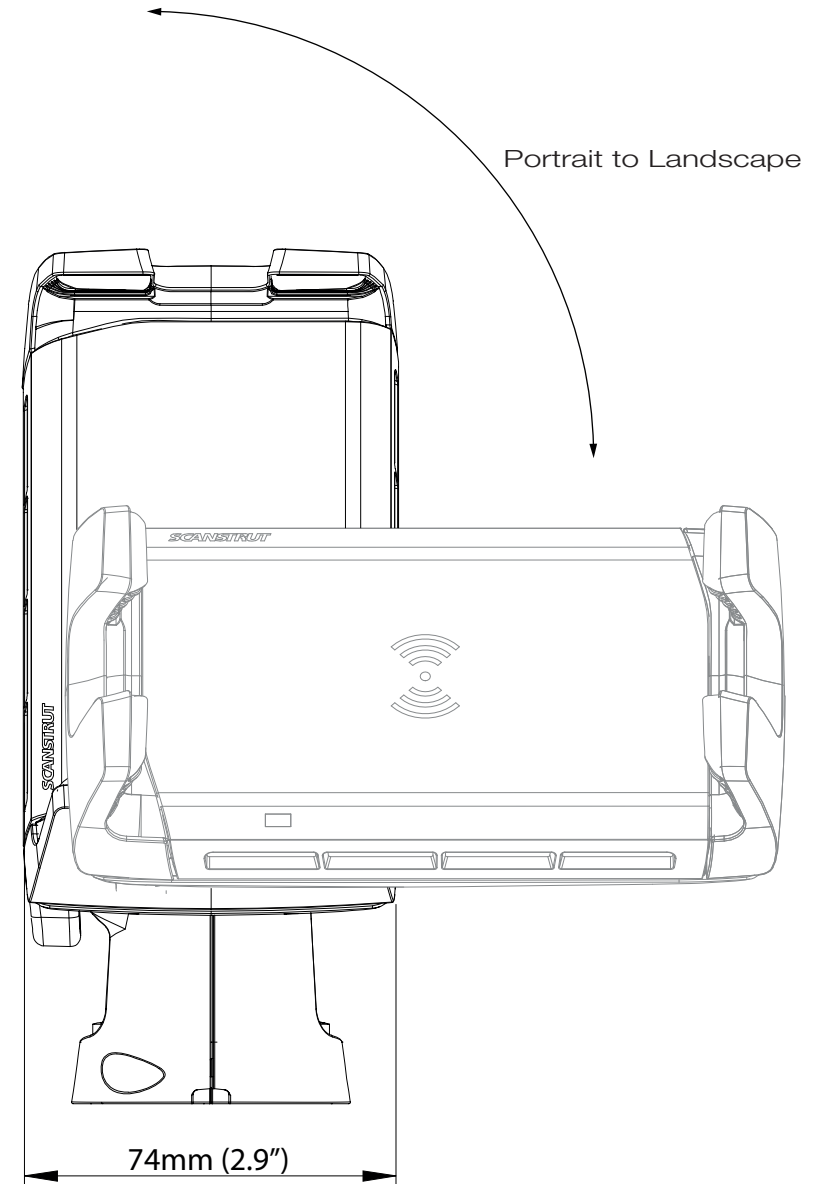

ROKK Wireless Edge- SC-CW-05E

Page 1/2

For help & information
email: sales@scanstrut.com

SCANSTRUT